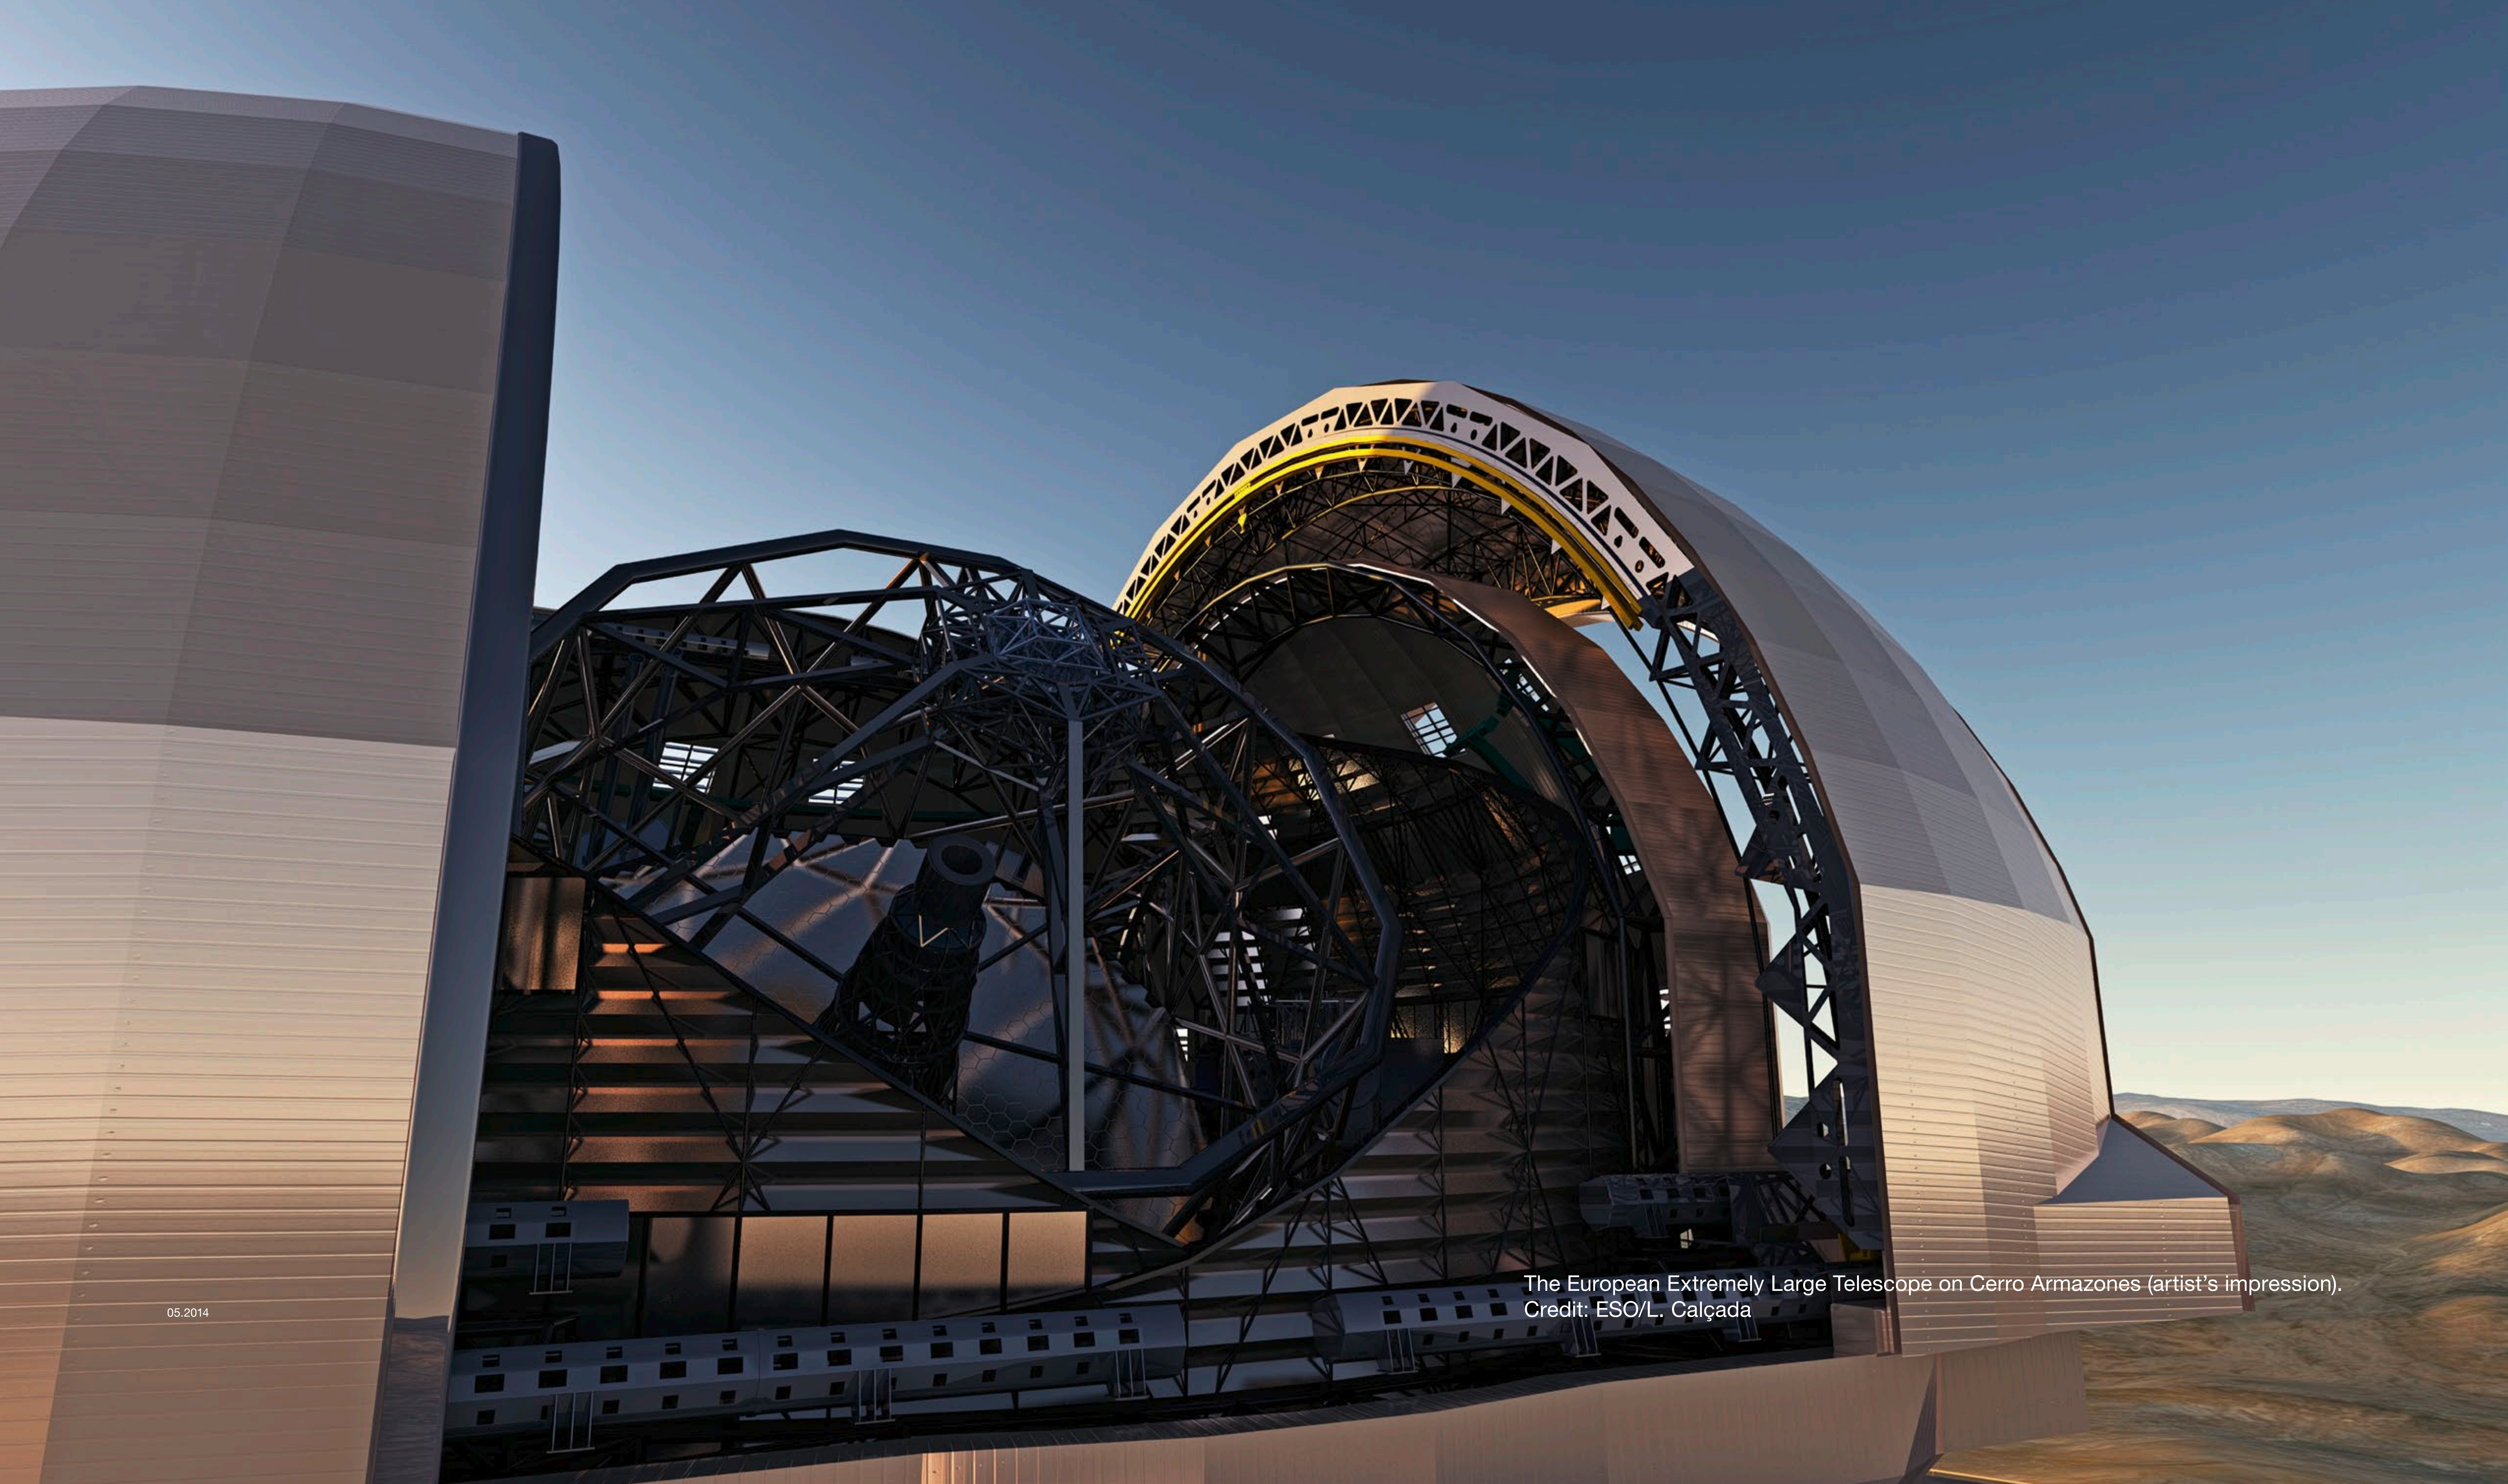

The Very Large Telescope on Cerro Paranal.
Credit: ESO/F. Kamphues

The Atacama Large Millimeter/submillimeter Array (ALMA) on the Chajnantor Plateau.
Credit: ESO/C. Malin

Jupiter, Venus and Mercury over the La Silla Observatory.
Credit: ESO/Y. Beletsky

The European Extremely Large Telescope on Cerro Armazones (artist's impression).
Credit: ESO/L. Calçada