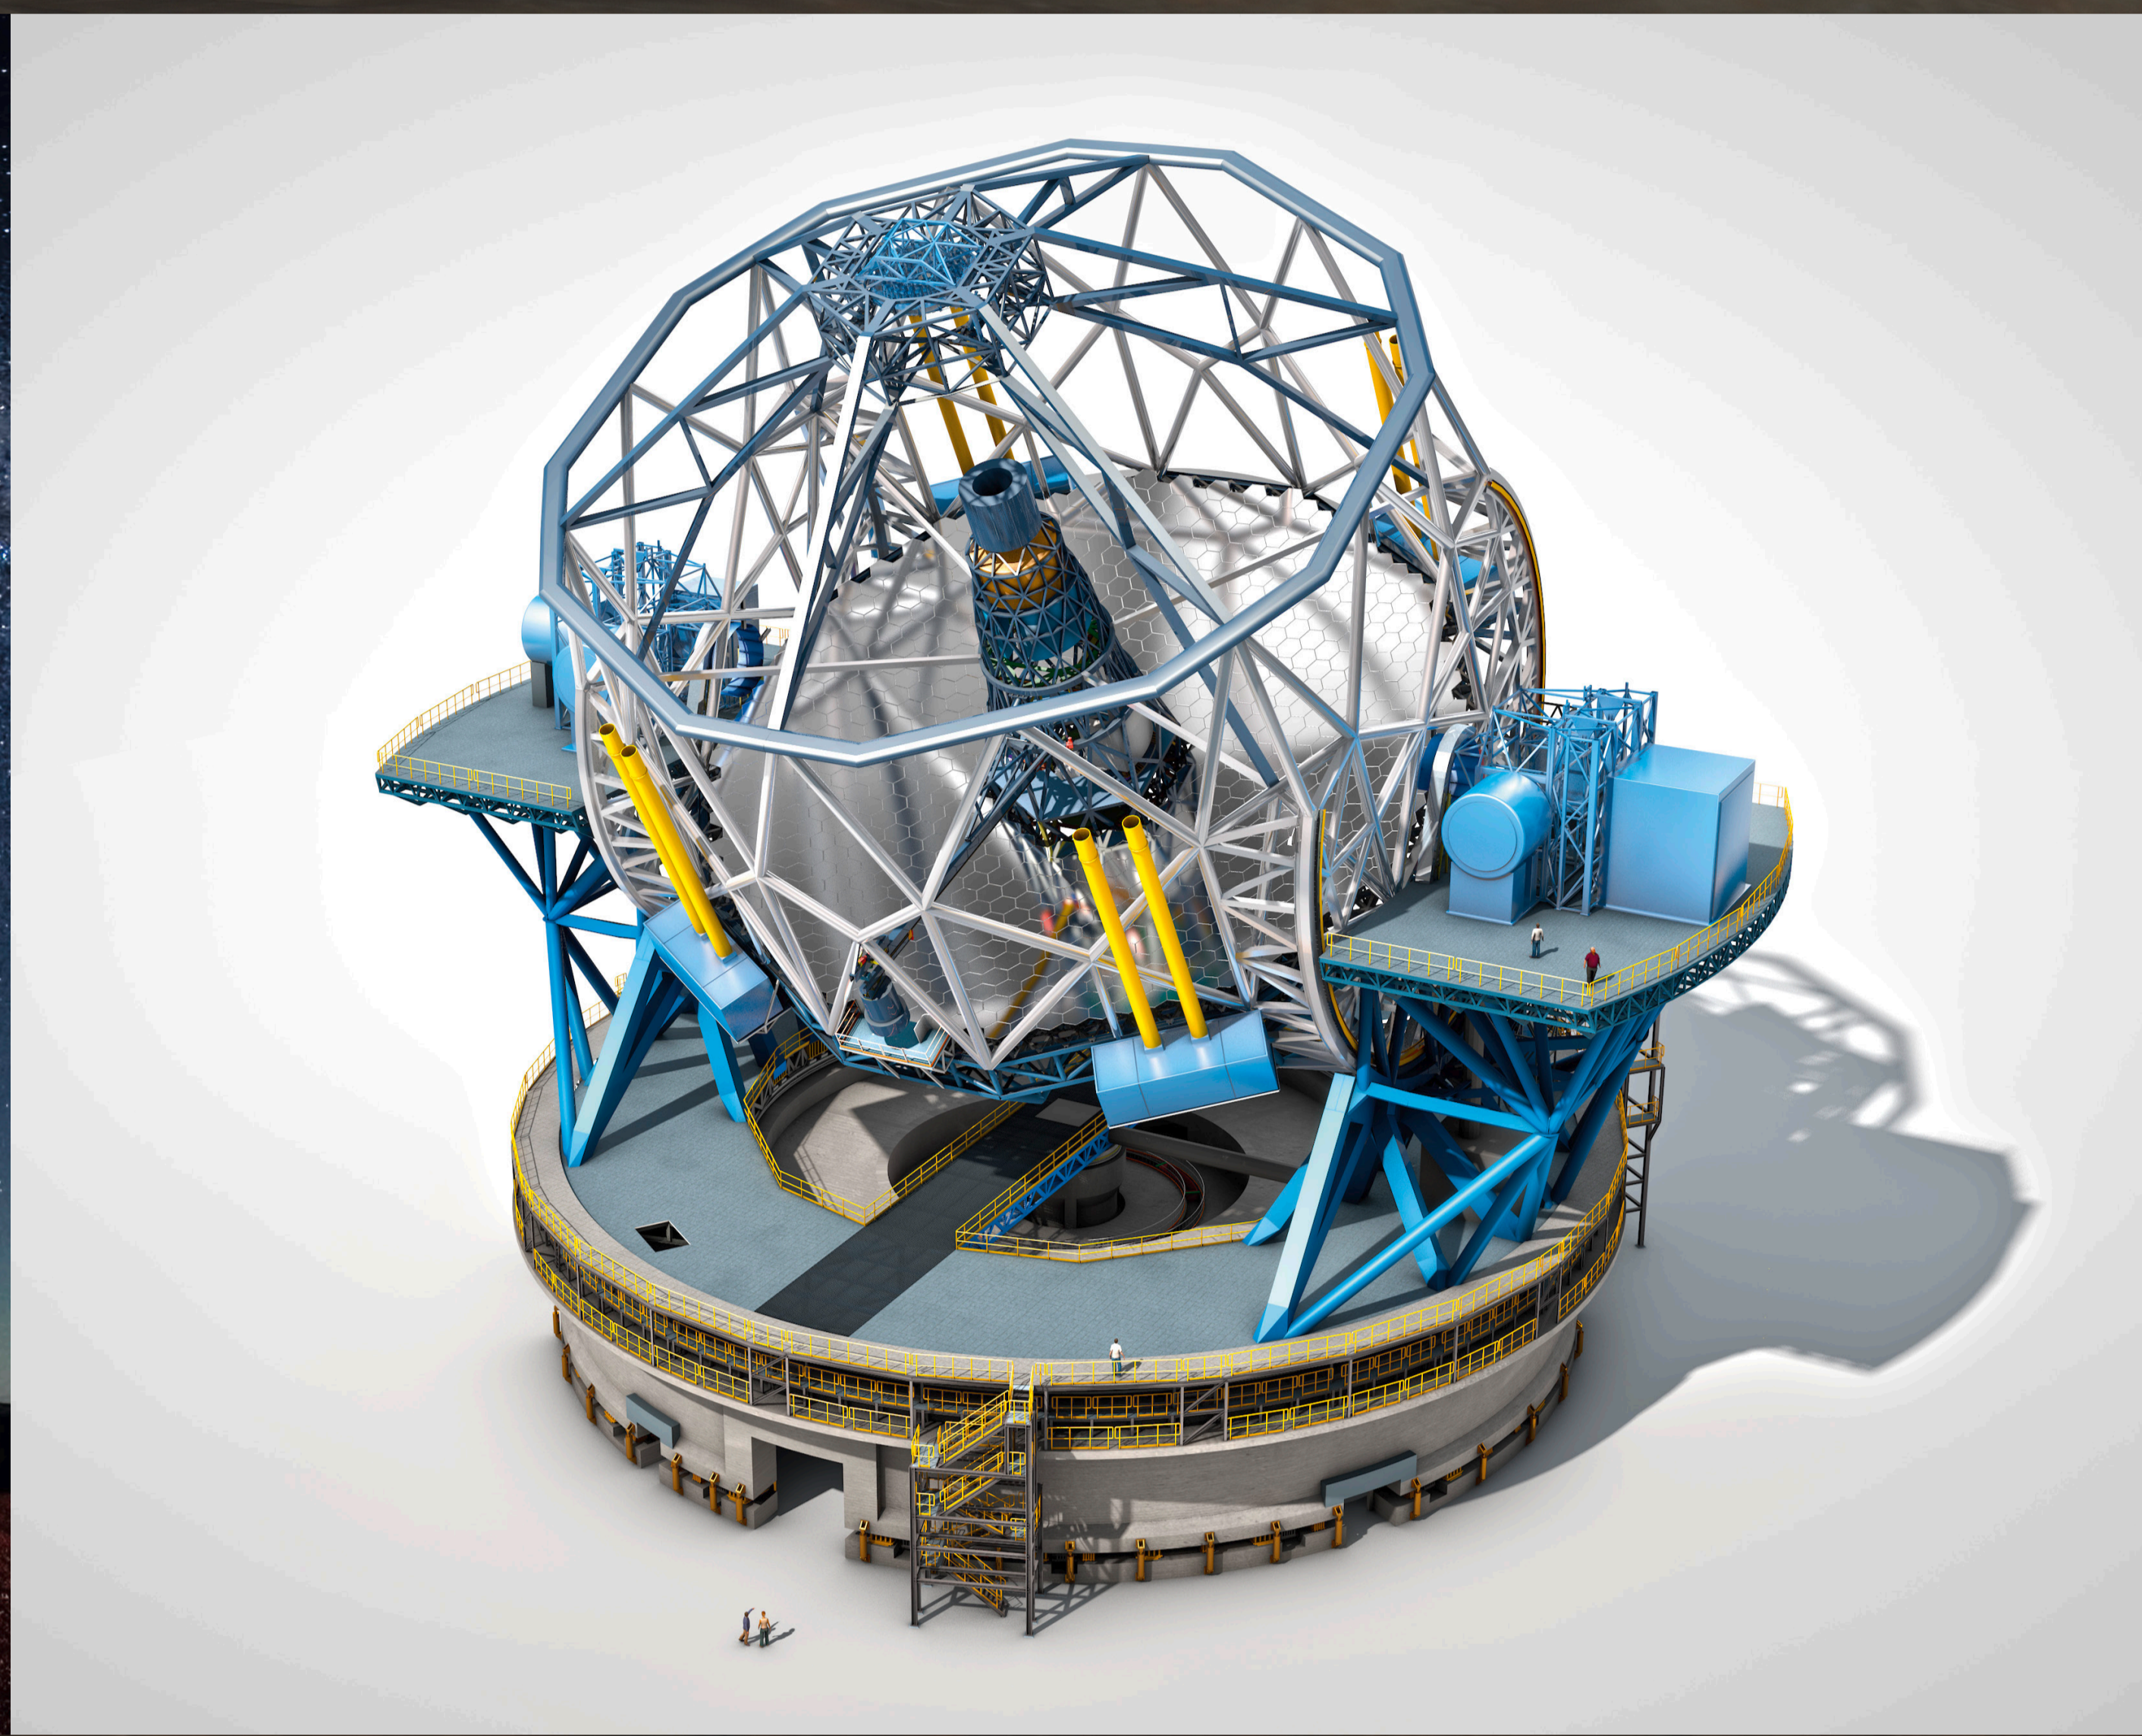

Cerro Armazones at night.  
Credit: ESO/S. Brunier

Artist's impression of the E-ELT design.

[www.eso.org/e-elt](http://www.eso.org/e-elt)