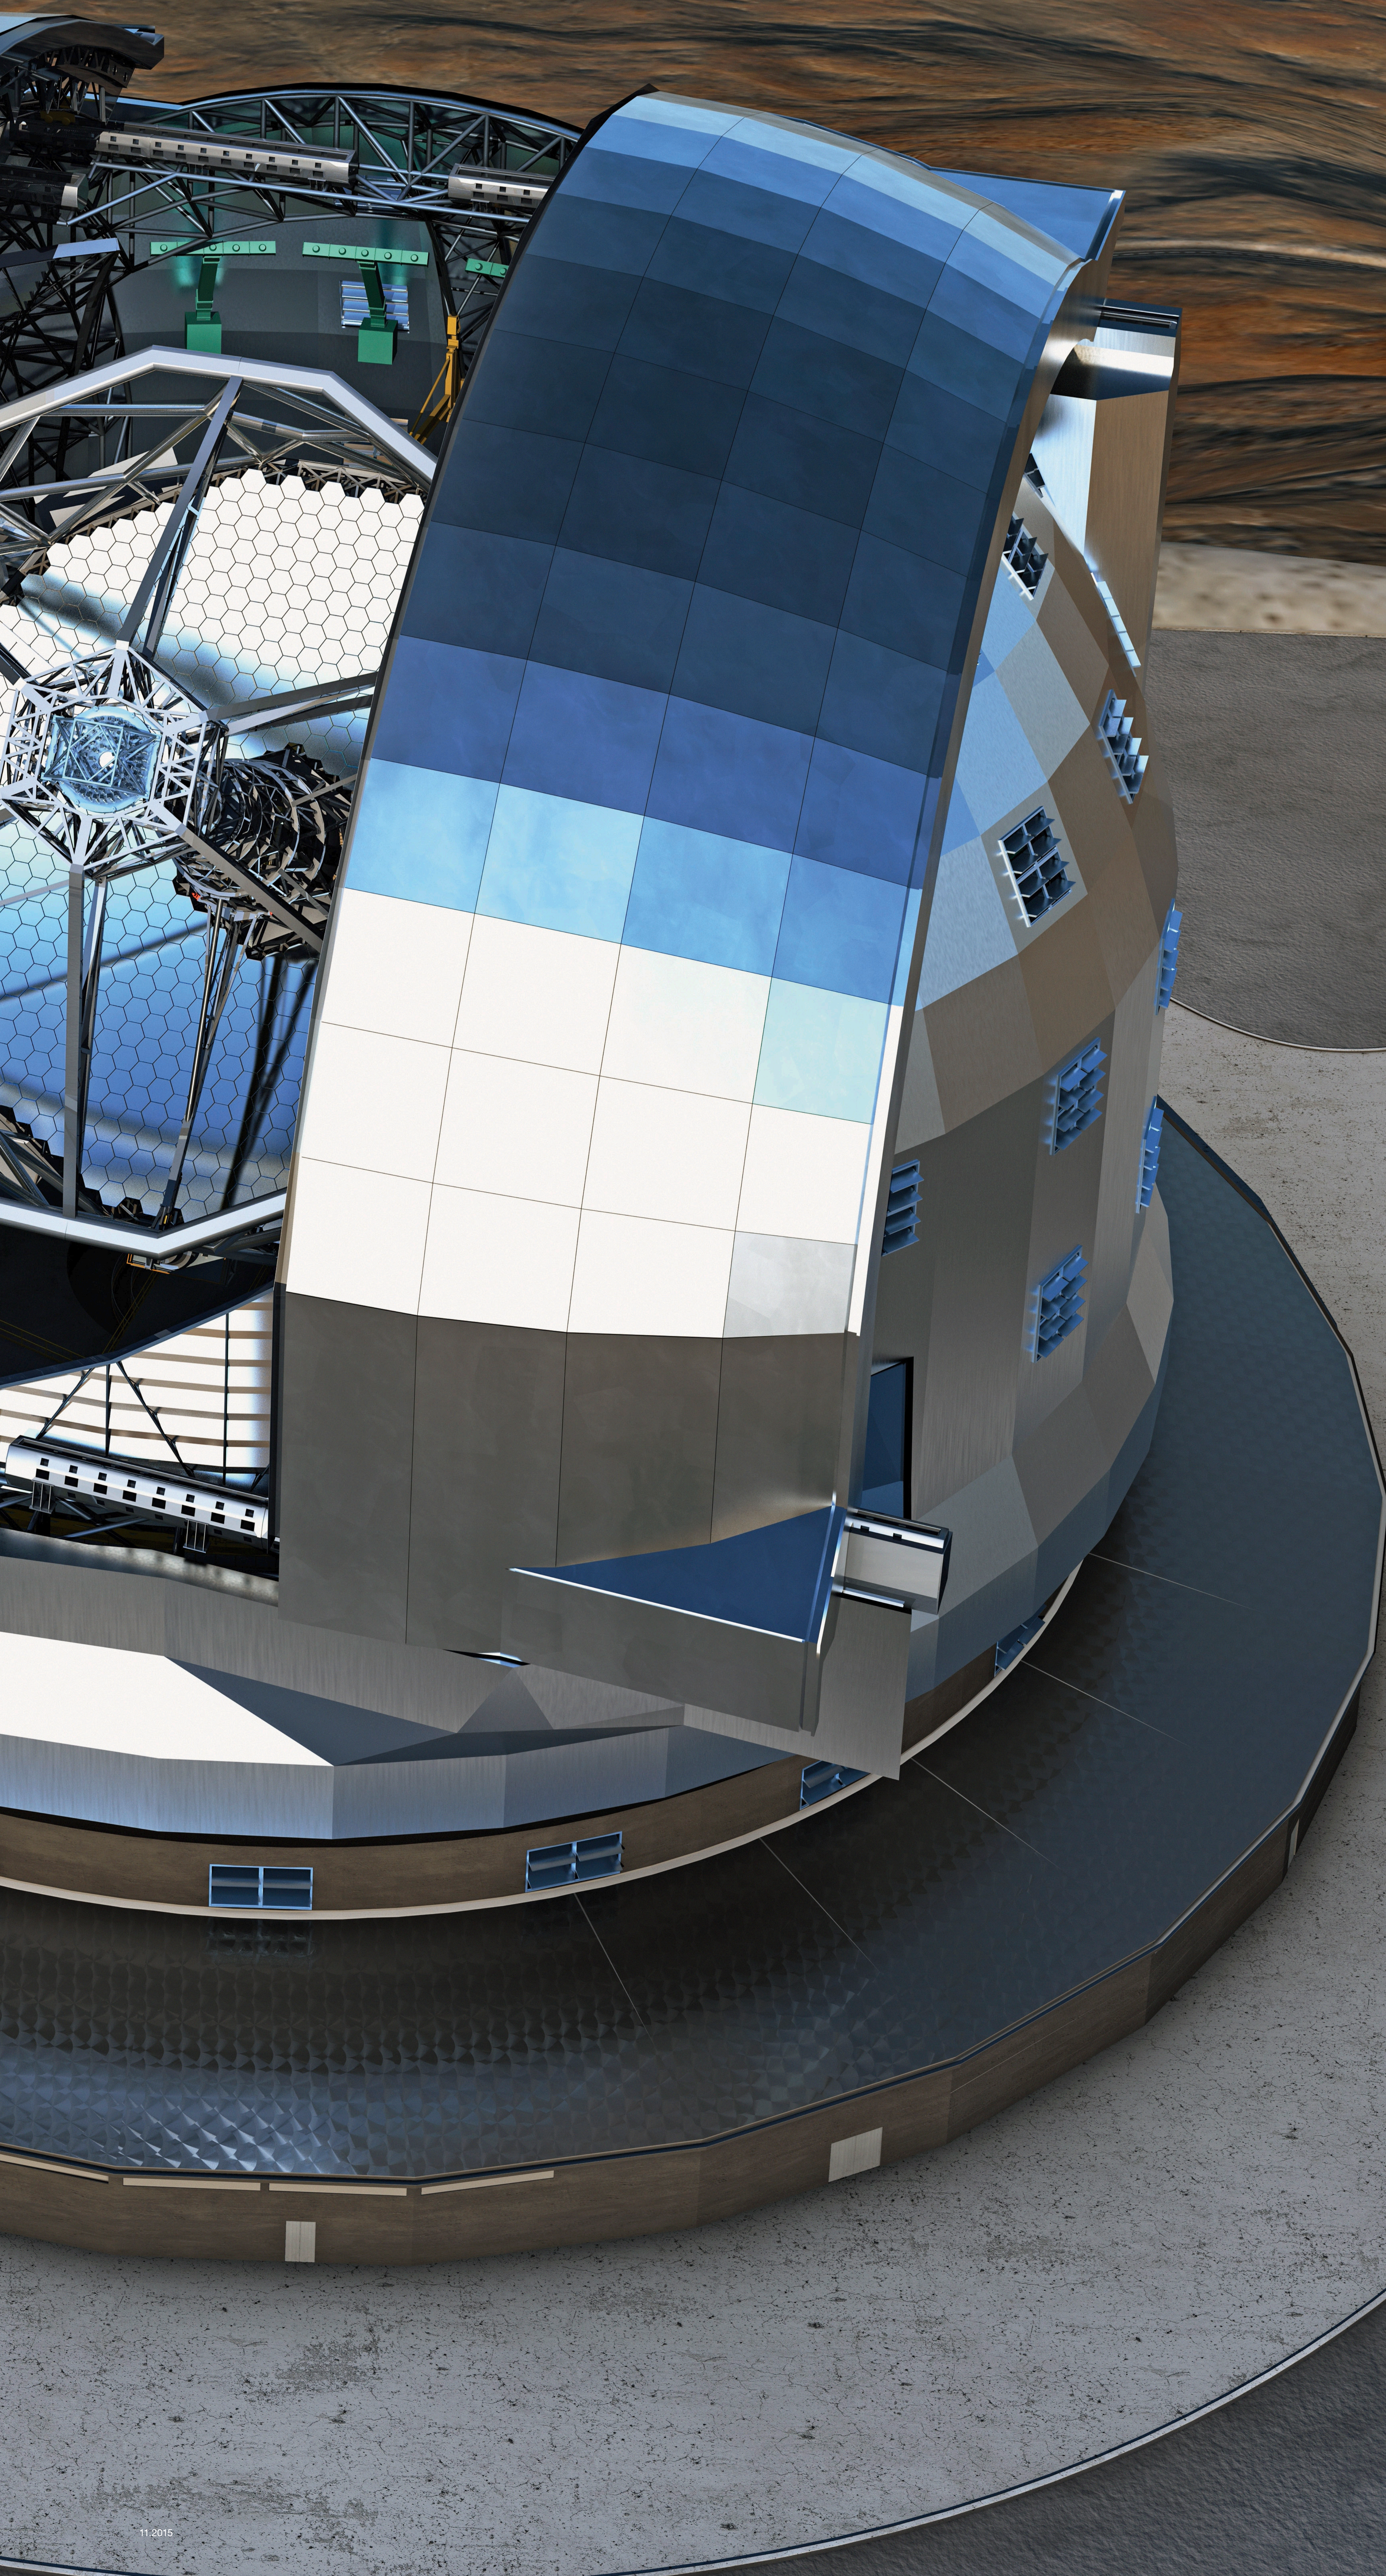

Cerro Armazones at night.  
Credit: ESO/S. Brunier

Artist's impression of the E-ELT design.

[www.eso.org/e-elt](http://www.eso.org/e-elt)